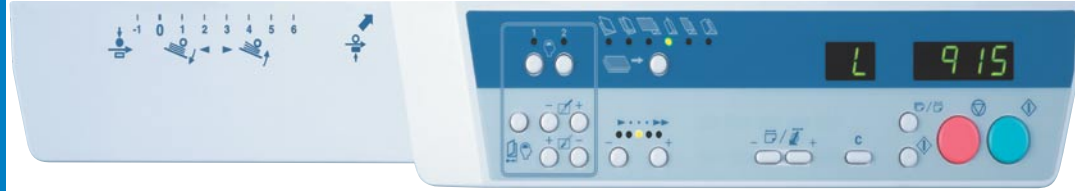

POPULAR FOLDS

Single Fold

Double Fold

Half Accordion Fold

Letter Fold

Accordion Fold

Brochure Fold